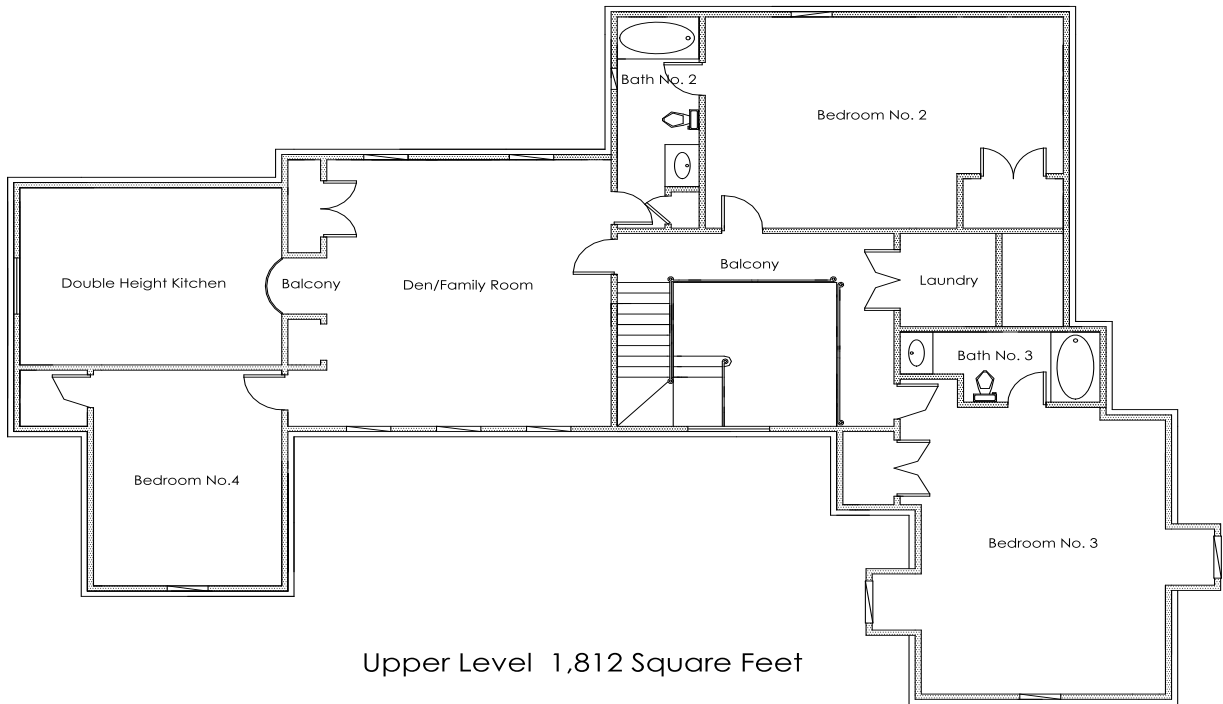

3000 Beals Branch Drive - Cherokee Gardens

Main Level 1,986 Square Feet

Joe Hayden, Realtor
502-641-3776
www.joehaydenrealtor.com
www.expertrealestatelouisville.com

3000 Beals Branch Drive - Cherokee Gardens

Upper Level 1,812 Square Feet

Lower Level Floor Plan 1,073 Square Feet
(Basement Partially Finished)

Joe Hayden, Realtor
502-641-3776
www.joehaydenrealtor.com
www.expertrealestatelouisville.com