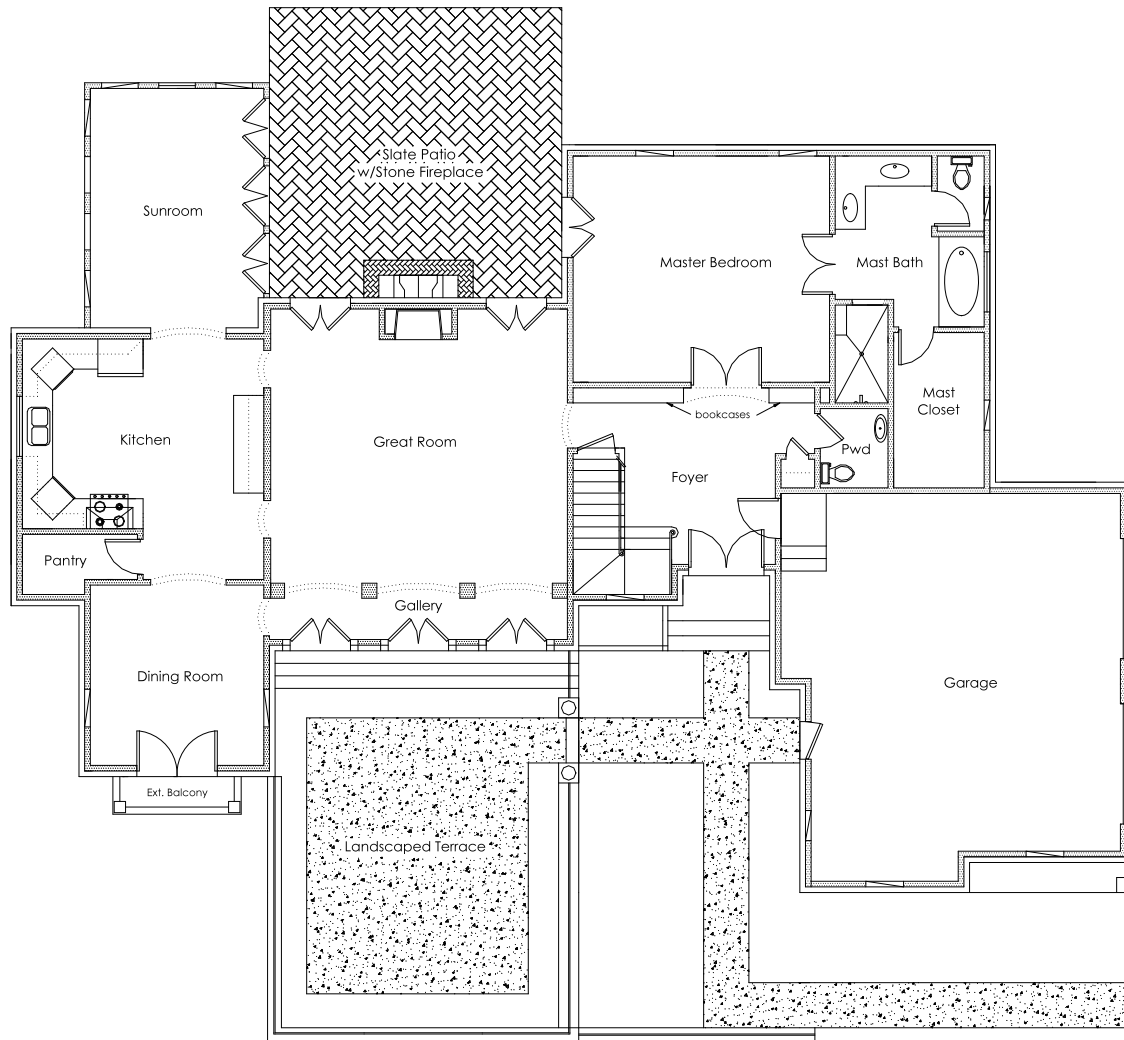

3000 Beals Branch Drive - Cherokee Gardens

Main Level 1,986 Square Feet

Joe Hayden, Realtor
502-641-3776
www.joehaydenrealtor.com
www.expertrealestatelouisville.com

3000 Beals Branch Drive - Cherokee Gardens

Upper Level 1,812 Square Feet

Lower Level Floor Plan 1,073 Square Feet
(Basement Partially Finished)

Joe Hayden, Realtor
502-641-3776
www.joehaydenrealtor.com
www.expertrealestatelouisville.com