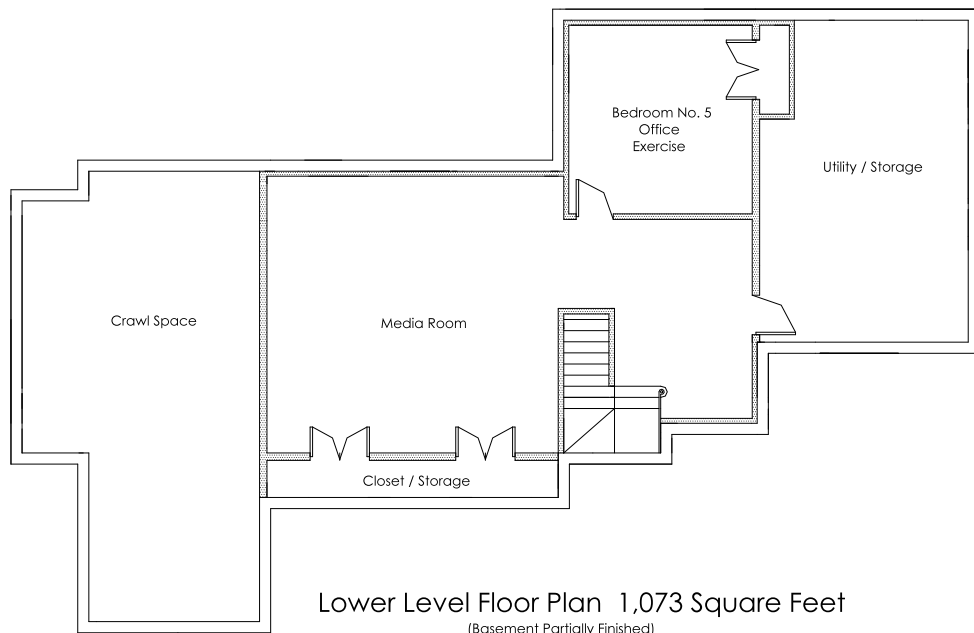

3000 Beals Branch Drive - Cherokee Gardens

Main Level 1,986 Square Feet

Joe Hayden, Realtor
502-641-3776
www.joehaydenrealtor.com
www.expertrealestatelouisville.com

3000 Beals Branch Drive - Cherokee Gardens

Upper Level 1,812 Square Feet

Lower Level Floor Plan 1,073 Square Feet
(Basement Partially Finished)

Joe Hayden, Realtor
502-641-3776
www.joehaydenrealtor.com
www.expertrealestatelouisville.com